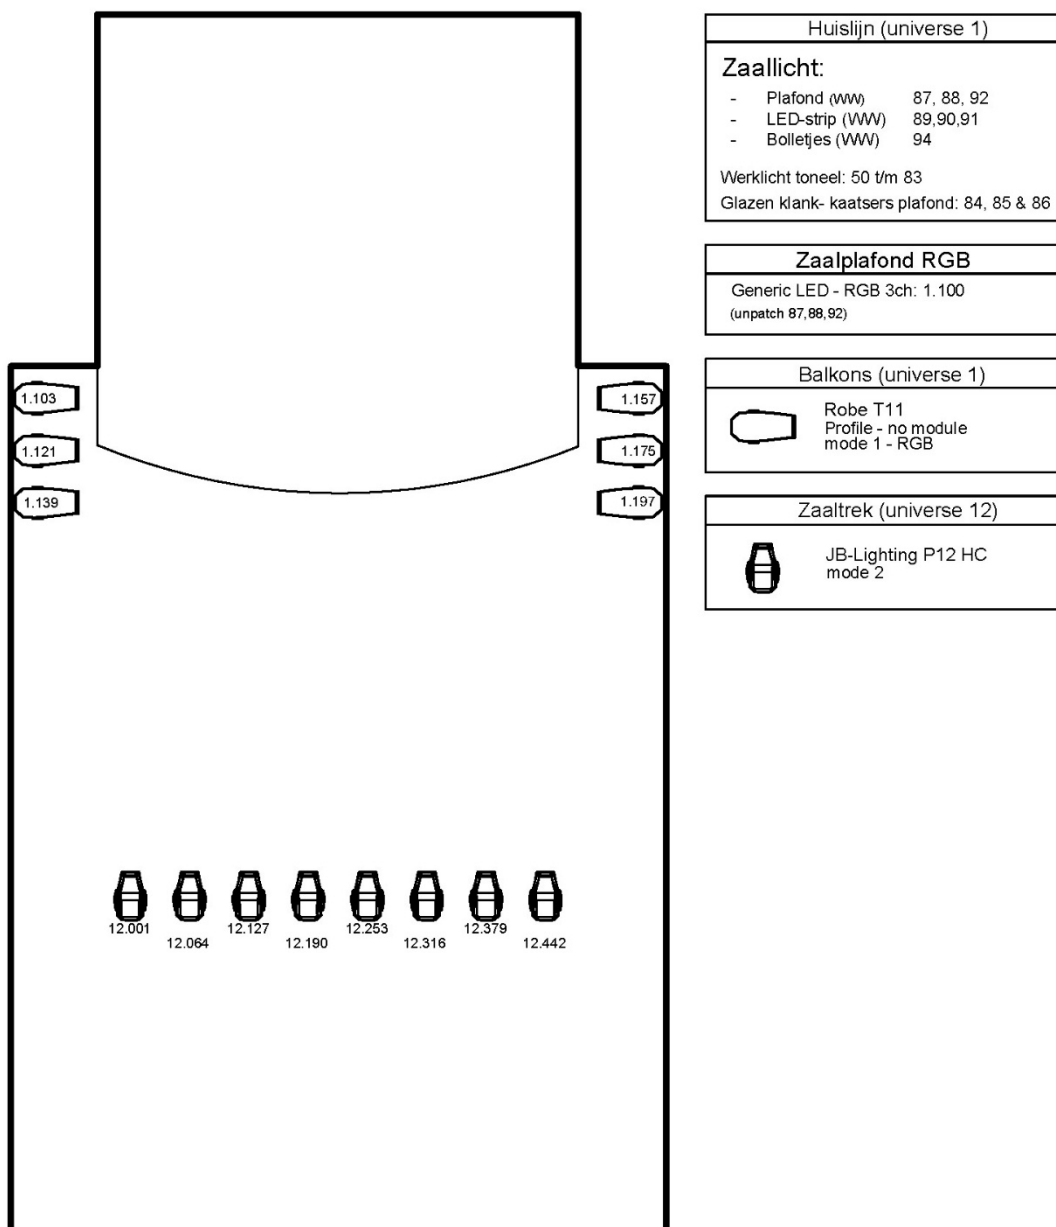

Frontlicht & Zaallicht - Grote Zaal

Lichtplan Concertzaal

Patch frontlicht & zaallicht

PATCH

Stadsschouwburg
Nijmegen ———
Concertgebouw
De Vereniging

Concert Hall

sACN

HOUSE LIGHT					
#	Fixture	Adress	Mode	Position	Remark
1	Hall light	1.087	Dimmer	Ceiling	(WW) Downlight
2	Hall light	1.088	Dimmer	Ceiling	(WW) Uplight
3	Hall light	1.089	Dimmer	Under balcony	(WW) Led-strip
4	Hall light	1.090	Dimmer	Under balcony	(WW) Led-strip
5	Hall light	1.091	Dimmer	Under balcony	(WW) Led-strip
6	Hall light	1.050 thru 083	Dimmer	Stage	Work light
7	Hall light	1.100	Dimmer	Ceiling	Red (up/down)
8	Hall light	1.101	Dimmer	Ceiling	Green (up/down)
9	Hall light	1.102	Dimmer	Ceiling	Blue (up/down)
10	Hall light	1.084	Dimmer	Ceiling downstage	Glass soundbouncer
11	Hall light	1.085	Dimmer	Ceiling downstage	Glass soundbouncer
12	Hall light	1.086	Dimmer	Ceiling downstage	Glass soundbouncer
FRONT					
#	Fixture	Adress	Mode	Position	Remark
1	JB-Lighting P12 HC	12.001	Mode 2	Flybar hall	Shapers
2	JB-Lighting P12 HC	12.064	Mode 2	Flybar hall	Shapers
3	JB-Lighting P12 HC	12.127	Mode 2	Flybar hall	Shapers
4	JB-Lighting P12 HC	12.190	Mode 2	Flybar hall	Shapers
5	JB-Lighting P12 HC	12.253	Mode 2	Flybar hall	Shapers
6	JB-Lighting P12 HC	12.316	Mode 2	Flybar hall	Shapers
7	JB-Lighting P12 HC	12.379	Mode 2	Flybar hall	Shapers
8	JB-Lighting P12 HC	12.442	Mode 2	Flybar hall	Shapers
BALCONYS					
#	Fixture	Adress	Mode	Position	Remark
1	ROBE T11 Profile	1.103	Mode 1	Balcony left	
2	ROBE T11 Profile	1.121	Mode 1	Balcony left	
3	ROBE T11 Profile	1.139	Mode 1	Balcony left	Type: No module
4	ROBE T11 Profile	1.157	Mode 1	Balcony right	
5	ROBE T11 Profile	1.175	Mode 1	Balcony right	
6	ROBE T11 Profile	1.197	Mode 1	Balcony right	
Stage Dimmers					
#	Fixture	Adress	Mode	Position	Remark
1	Free Dimmers	1.037 thru 042	Dimmer	Stage left	
2	Free Dimmers	1.043 thru 048	Dimmer	Stage right	